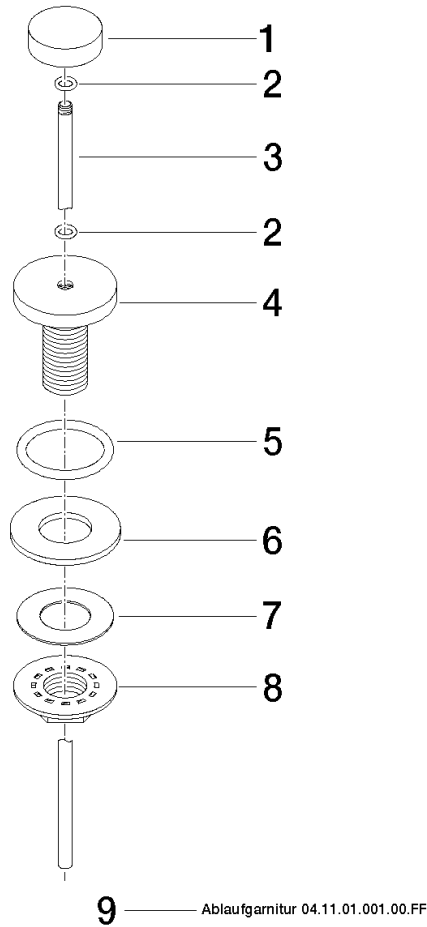

Basin Waste with knob for deck mounting 1 1/4" - Brushed Champagne (22kt Gold)

IMO

10 200 970

Fits: IMO, LULU, MADISON, MEM, TARA, CL.1, LISSÉ, VAIA, META, CYO

	Brushed Champagne (22kt Gold)	10 200 970-46
	Chrome	10 200 970-00
	Brushed Platinum	10 200 970-06
	Platinum	10 200 970-08
	Durabress (23kt Gold)	10 200 970-09
	Dark Chrome	10 200 970-19
	Light Gold	10 200 970-26
	Brushed Light Gold	10 200 970-27
	Brushed Durabress (23kt Gold)	10 200 970-28
	Matte Black	10 200 970-33
	Brushed Bronze	10 200 970-42
	Champagne (22kt Gold)	10 200 970-47
	Brushed Chrome	10 200 970-93
	Brushed Dark Platinum	10 200 970-99

Basin Waste with knob for deck mounting 1 1/4" - Brushed Champagne (22kt Gold)

IMO

10 200 970

Only suitable for basins with an overflow.

Basin Waste with knob for deck mounting 1 1/4" - Brushed Champagne (22kt Gold)

IMO

10 200 970

10 200 970
Parts for other finishes can be found here: [Chrome](#)

Spare parts list

No.	Item Number	Name	Quantity used	Delivery time
1	09 21 33 001-46	handle	1	30
2	09 14 10 007 90	seal	2	2
3	09 31 09 004-46	pull-rod	1	30
4	09 18 40 022-46	sleeve	1	30
5	09 14 10 095 90	seal	1	2
6	09 14 05 012 90	seal	1	2
7	09 14 40 001 90	seal	1	60
8	09 23 10 010 90	nut	1	2
9	90 11 01 001 00-46	pop-up waste	1	30